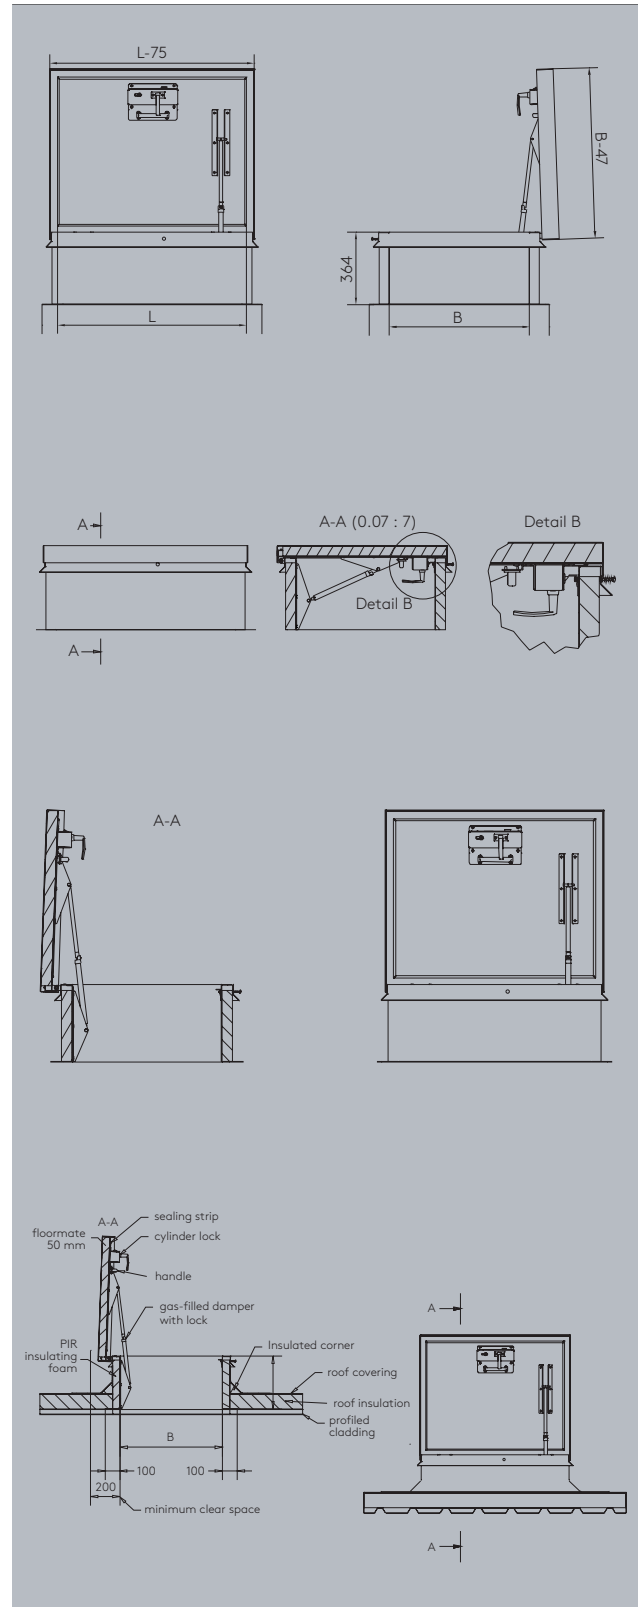

Roof access hatch dimensions

B x L: 700 x 900 mm / 900 x 900 mm / 700 x 1400 mm /
900 x 2400 mm / 1000 mm x 1000 mm

Ladders

The Sky-XS roof access hatch is available in various models, and including a choice of ladders and accessories.

Single ladder

2650 mm (EL10) / 2900 mm (EL11) / 3150 mm (EL12) /
3400 mm (EL13) / 3650 mm (EL14)

Double ladder

2150/3400 mm (OL208) / 2400/3900 mm (OL209) /
2650/4400 mm (OL210)

Folding stairs

700 x 900 mm (small) / 700 x 1200 mm (large)

Accessories

- Fastening hooks
- Wall bar
- Mounting bracket
- Lockable mounting bracket

UK

Kingspan Light + Air

Mellyn Mair Business Centre
Lamby Industrial Park
Wentloog Avenue
Cardiff, CF3 2EX
T: +44 (0) 29 2077 6160