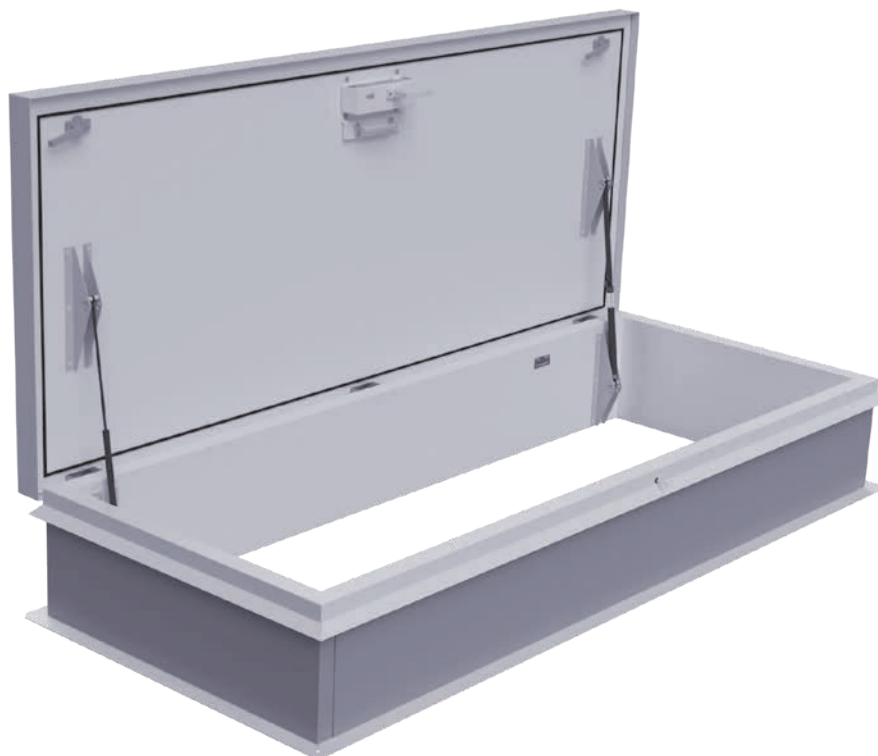

Kingspan Sky-XS

Roof access hatch

Data Sheet

Safe and durable roof access hatch

Daylighting Solutions
Natural Ventilation Solutions
Smoke Management Solutions
Service & Maintenance
Building Automation

Application

Legislation is becoming increasingly tight with regard to the safety of roof access. These measures are designed to vouch for the safety of mechanics while performing installation and maintenance on roofs. The Sky-XS roof access hatch is therefore equipped with an easy to open/close hatch, which was developed not only all safety requirements applicable, but also the latest wishes in the area of energy performance.

Materials and insulation value

The roof access hatch is made of high quality aluminium, and supplied as standard with a completely corrosion-resistant, blank finish. If required, the Sky-XS can also be supplied with a powder coat finish in RAL colour (outside RAL 7045, inside RAL 9010).

Locking

The Sky-XS roof access hatch is equipped with a unique lock which is aesthetically incorporated in the hatch opening mechanism. It therefore causes hardly any obstruction whatsoever to roof access, which helps improve safety. The lock allows for easy fastening and unfastening.