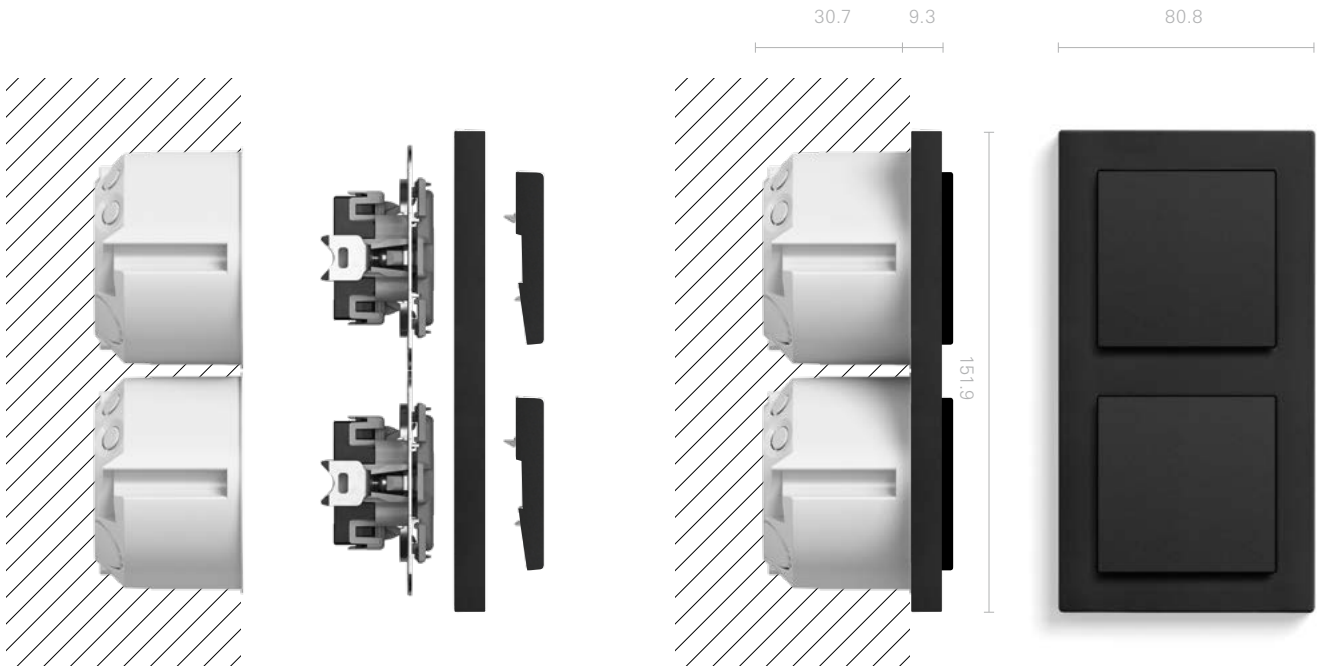

Gira E2

Frame variants/dimensions in mm

Installed in EU round boxes