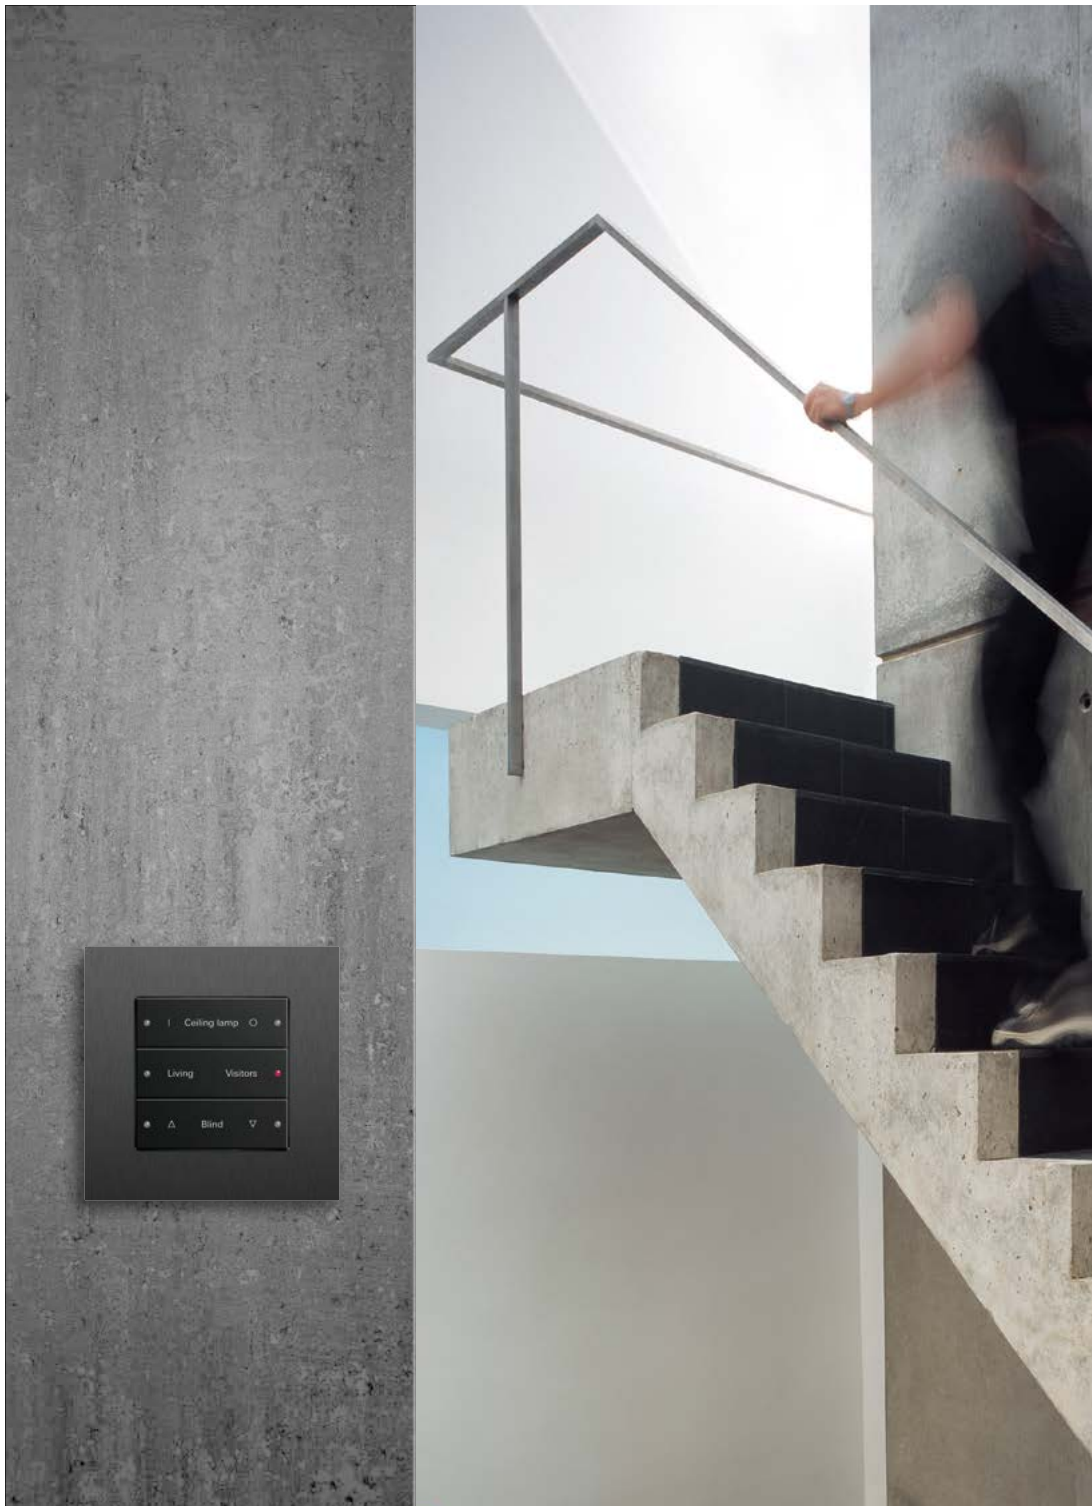

Gira Esprit aluminium black, touch sensor in black matt