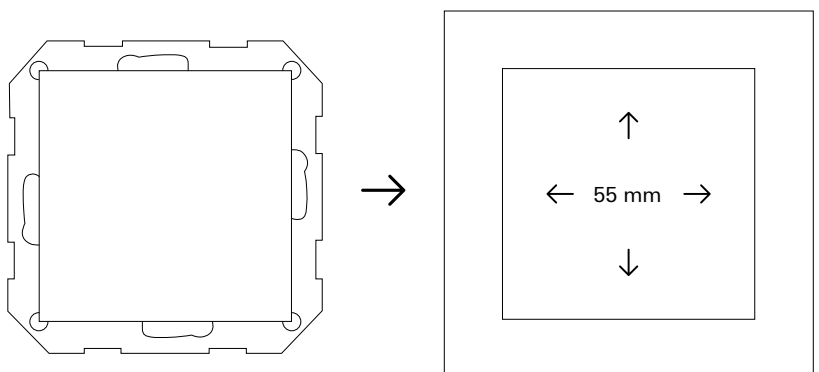

Iconic insert

The centre inserts and cover from the Gira System 55 fit into the cover frames of many popular Gira design lines and into the Gira Profile 55 and the modular Gira function profile.