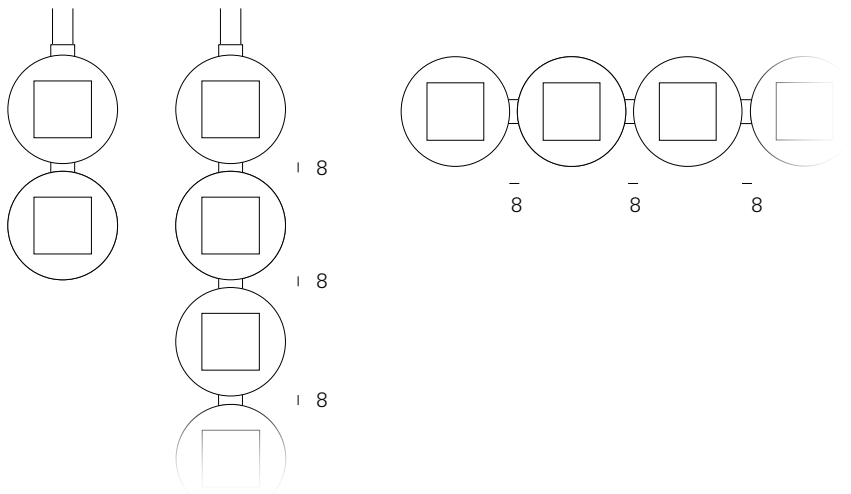

Gira Studio

Platform

System 55

Mounting type

Surface-mounted, 1-gang

Material

Housing: impact-resistant and shatter-proof, halogen-free thermoplastic (PC) in black or white

Frame

Black glass and white glass

Installation

Vertical and horizontal

Design

Gira Design Team,
Radevormwald

Accessories

Adapter for cable routing with pipe slider M20 and for 15 × 15 mm and 20 × 30 mm duct, connection pieces in pure white glossy and black glossy

Gira Studio surface-mounted

Dimensions in mm

W 103
H 103
D 51.6

W 103
H 103
D 51.6

W 103
H 103
D 51.6

W 103
H 103
D 51.6