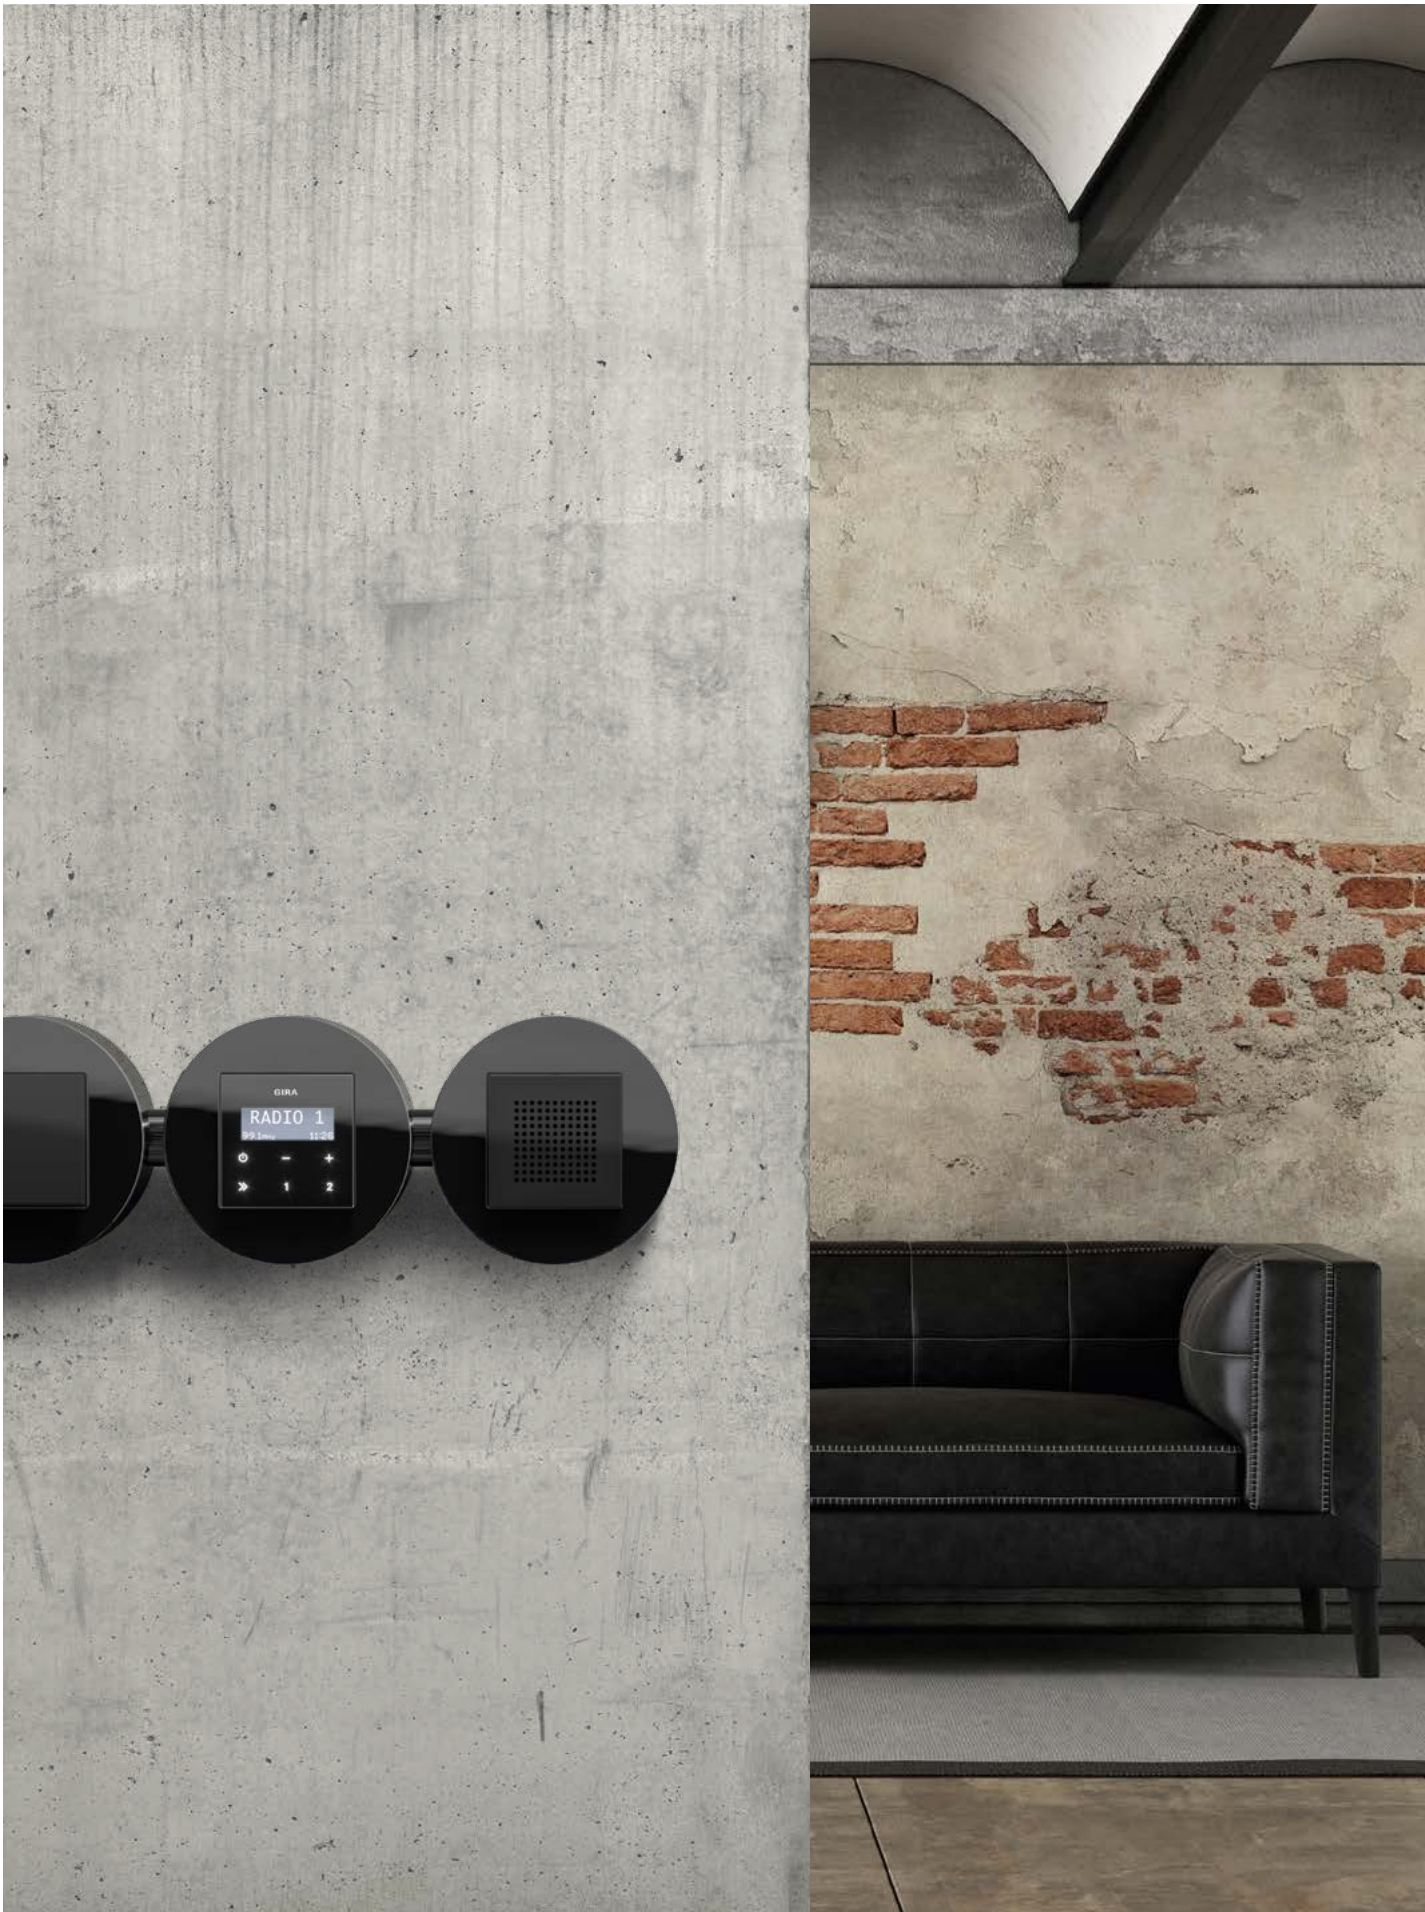

Gira Studio surface-mounted, black glass, touch switch, radio RDS, black matt