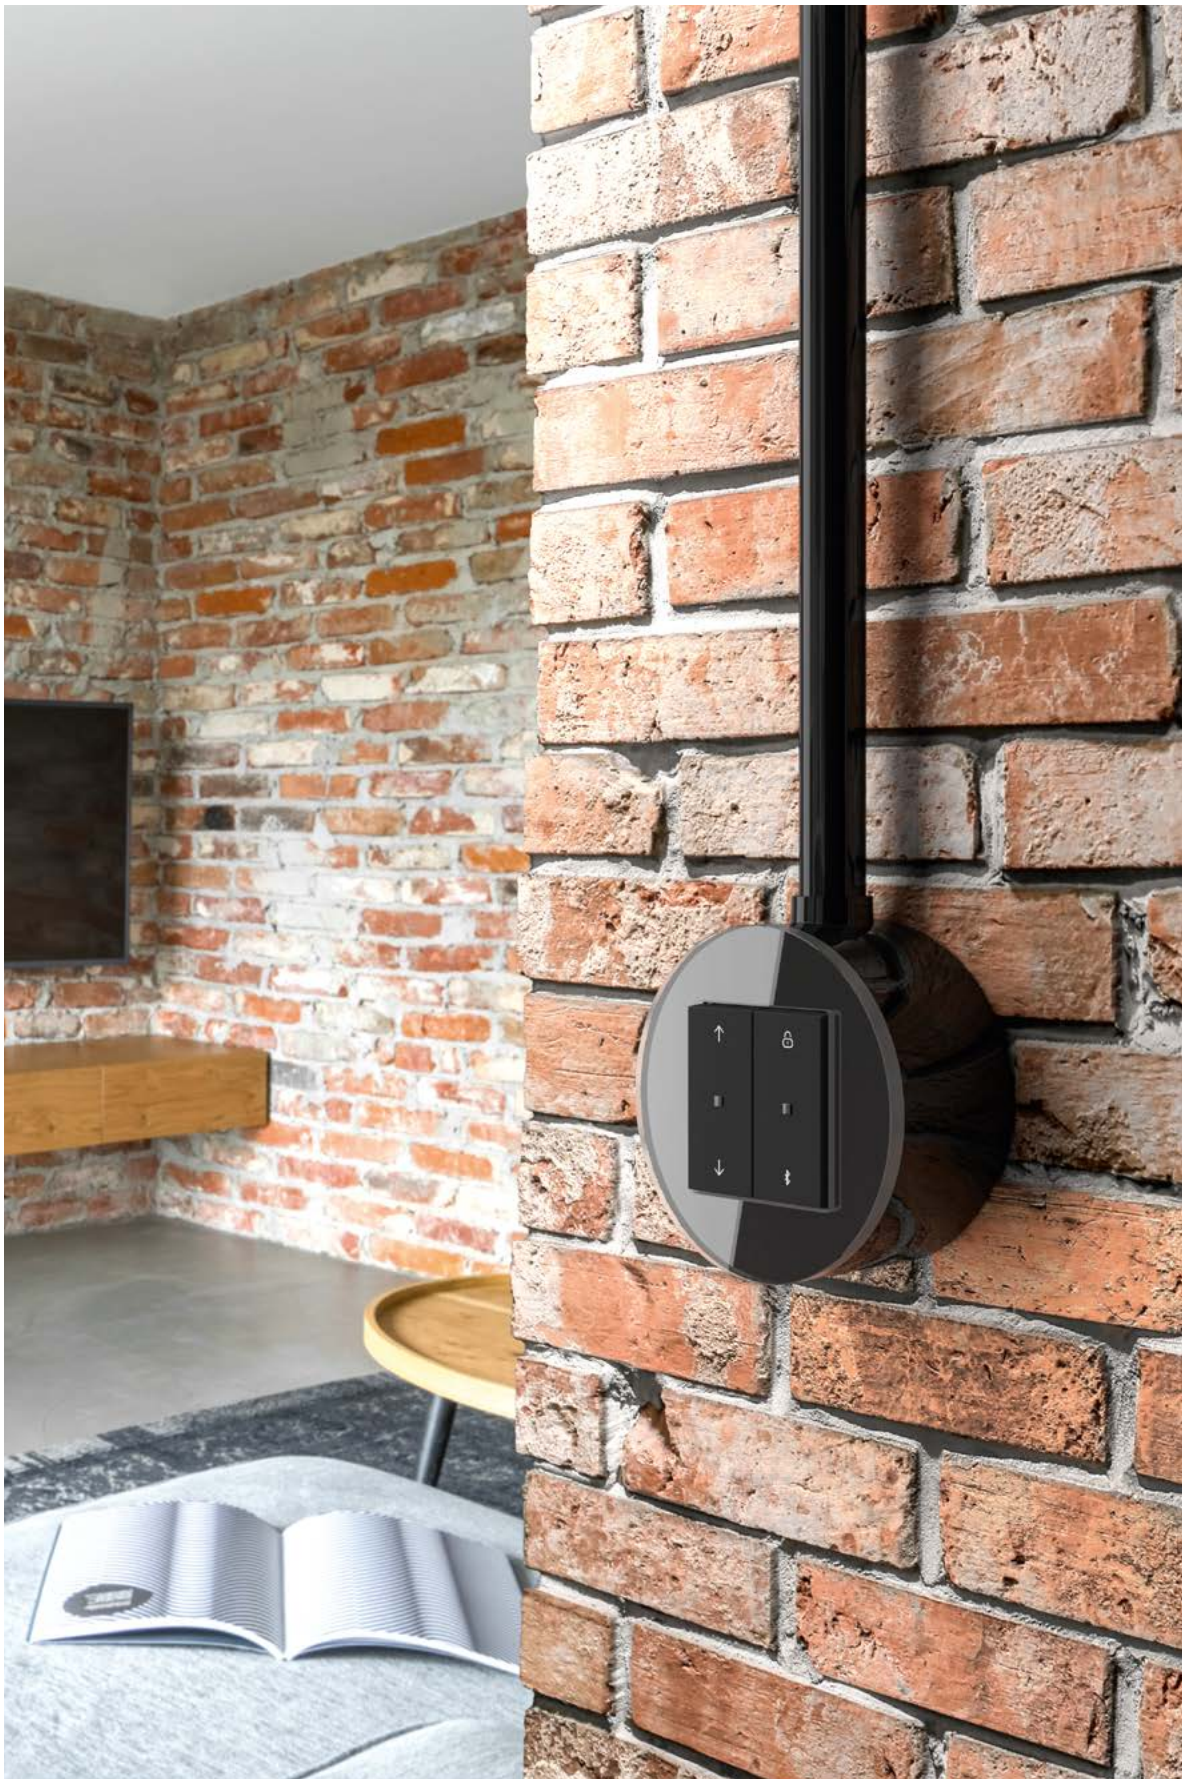

Gira Studio surface-mounted, black glass, System 3000 Bluetooth blind and timer, black matt