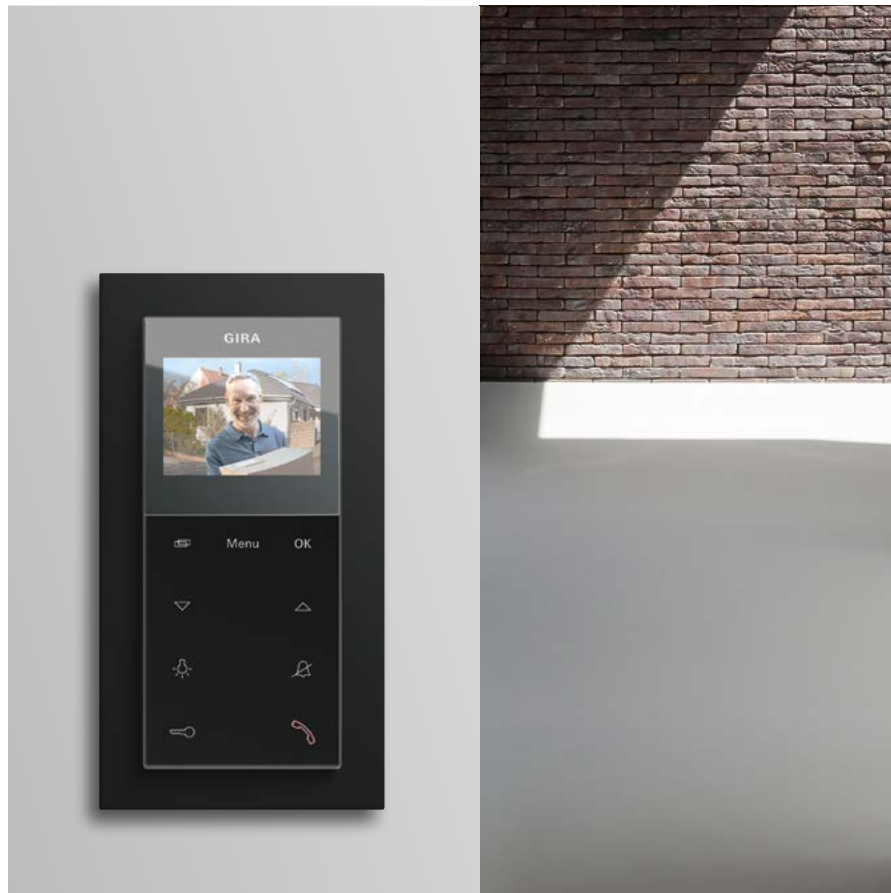

## A timeless trend.

Irresistible look, surprising feel. The well-established Gira E2 design line has been expanded to now include a new surface: black matt. Accentuate exclusive trends and show contrasts – with its clear lines and elegant design. Ideal for sophisticated interiors, both at home or in business premises. With the broad range of functions from the Gira System 55, Gira E2 in black matt is the perfect match for stylish, versatile and future-proof electrical installation.

Gira E2 touch switch, black matt

Gira E2, Gira System 3000 blinds and timer display in black matt

The Gira E2 design line in black matt adds style to any room – as touch switch, conventional socket outlet or touch sensor. For full functionality anywhere in the house.

Gira E2, surface-mounted home station Video in black matt

Gira E2 flat installation, touch switch in black matt

Gira E2, touch sensor in black matt