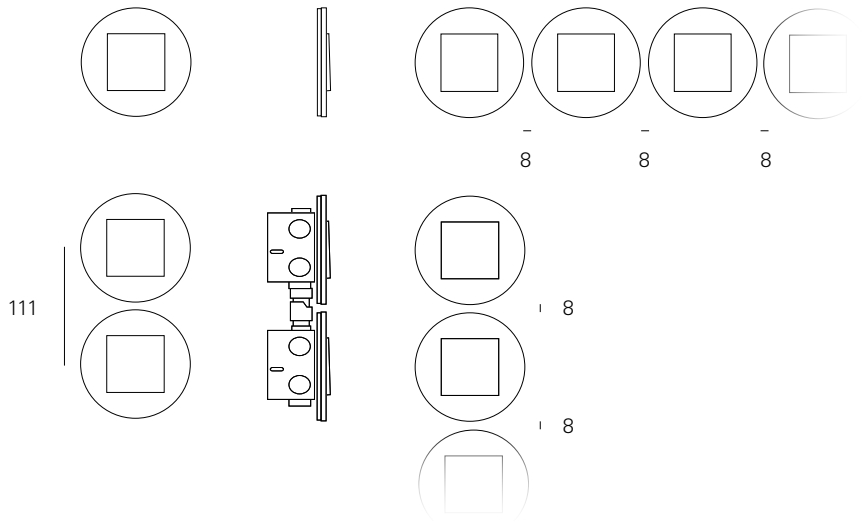

Gira Studio flush-mounted multiple installation in series

Dimensions in mm

Platform
System 55

Mounting type
Flush-mounted, 1-gang
Installation in EU round boxes, can be extended as required through installation in device boxes with spacer glands

Material
White glass and black glass

Installation
Vertical and horizontal

Design
Gira Design Team,
Radevormwald

1-gang

W 103
H 103
D 9.7

W 103
H 103
D 9.7

W 103
H 103
D 9.7

W 103
H 103
D 9.7

W 103
H 103
D 9.7

Spot dimension 111

Gira Studio flush-mounted standard multiple installation

Frame variants/dimensions in mm

Platform
System 55

Mounting type
Flush-mounted,
1-gang to 3-gang,
2-gang without crossbar
In conventional device boxes

Material
White glass and black glass

Installation
Vertical and horizontal

Design
Gira Design Team,
Radevormwald