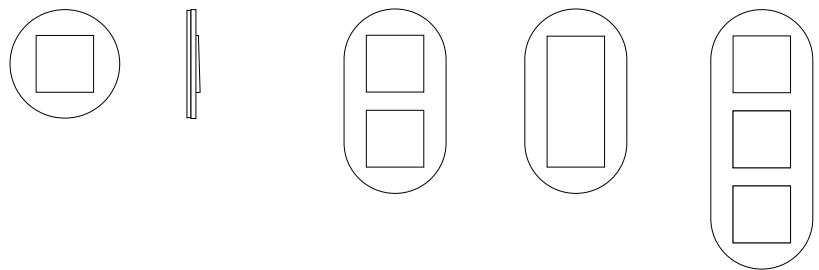

1-gang

W 103
H 103
D 9.7

2-gang

W 95
H 174.1
D 9.7

2-gang
without
crossbar

W 95
H 174.1
D 9.7

3-gang

W 95
H 245.6
D 9.7