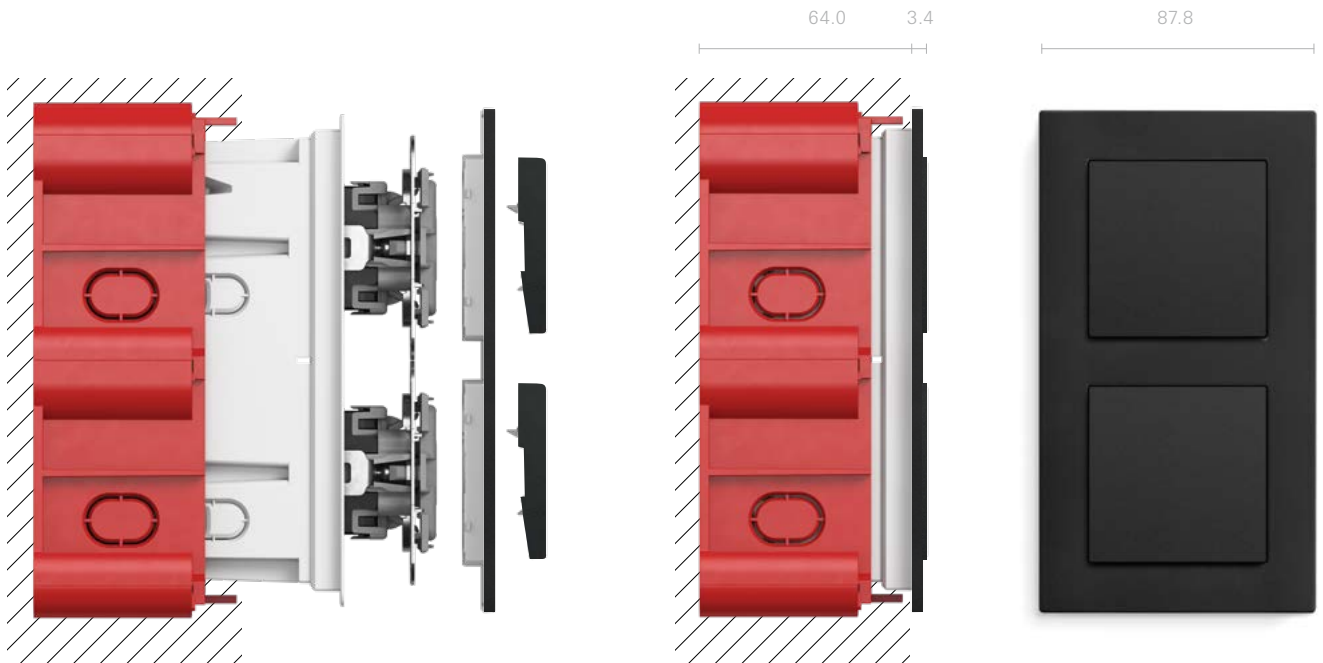

Corner radii: 2.5 mm [stainless steel], 0.5 mm [thermoplastic]

\* only available in thermoplastic

**Gira E2**

Frame variants/dimensions in mm

Installed in EU round boxes

**Gira E2 flat-mounted**

Frame variants/dimensions in mm