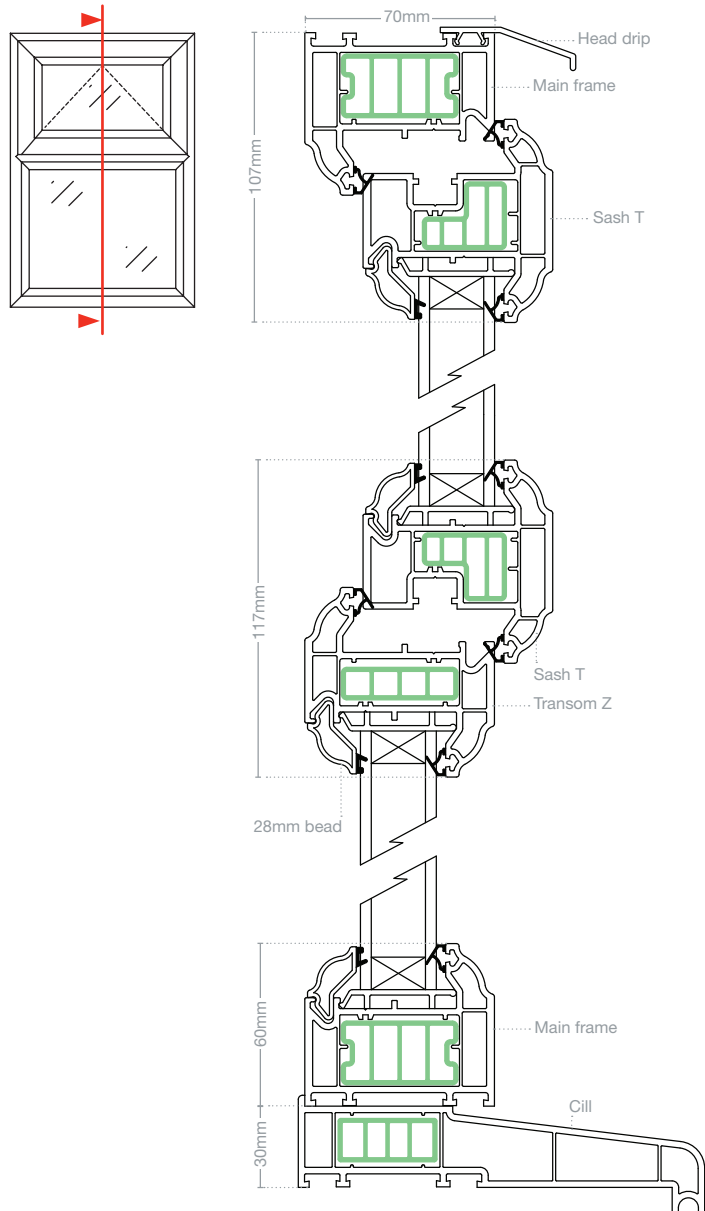

Product specification Logik casement windows

All together better

LOGIK STANDARD CASEMENT DOUBLE GLAZED OUTWARD OPENING, INTERNALLY GLAZED

Profiles

- Eurocell **logik** 70mm system
- Standard outer frame

Reinforcements

- PVC-U Thermal Inserts

Cill options

Standard: 85mm (130mm*), 150mm (195mm*) and 180mm (225mm*)

* When used with cill extender

Accreditations

- Eurocell **logik** profile system is BBA certified
- BS EN 12608, BS 7412, BS 6375, BS 7950

Min / max sizes

If the windows are to be manufactured outside these sizes, please consult Eurocell's technical department.

System	Width (mm)	Height (mm)
Casement windows (top hung) Espag	Max: 1200 Min: 320	Max: 1350 Min: 375
Casement windows (side hung)	Max: 750 Min: 400	Max: 1500 Min: 320
All fixed sizes (fixed)	Max: 3000	Max: 2400 (combined width & height 5400)